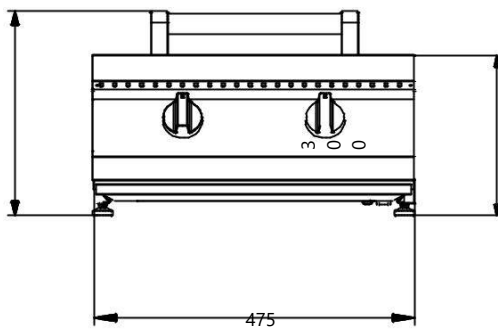

- 2 cast s.steel burners 6,2 kW each
- safety valves
- cooking surface 18 dm²
- total power 12,5 kW
- 1 cast iron griddle
- 1 double-face (smooth/ribbed) cast iron plate
- 1 s.steel heat spreader

metal knobs

€ 1527