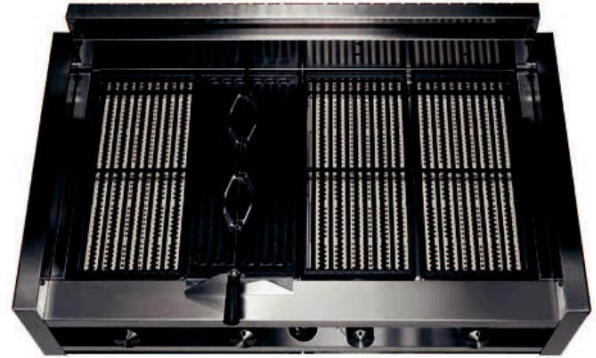

Aiming at the excellence of result.

- 4 cast s.steel burners 6,2 kW each
- safety valves
- cooking surface 36 dm²
- total power 25 kW
- 3 cast iron griddles
- 1 double-face (smooth/ribbed) cast iron plate
- ceramic heat spreaders

€ 6300

- rotisserie
- metal knobs
- Teak wood shelf
- s.steel telescopic lid
- cylinder compartment
- double insulated drawer
- steel wheels

- 2 cast s.steel burners 6,2 kW each
- safety valves
- cooking surface 18 dm²
- total power 12 kW
- 1 cast iron griddle
- 1 double-face (smooth/ribbed) cast iron plate
- ceramic heat spreaders

- rotisserie
- metal knobs
- Teak wood shelf
- s.steel telescopic lid
- cylinder compartment
- pull-out bottle drawer
- steel wheels

€ 5128

4 cast s.steel burners 6,2 kW each

safety valves

cooking surface 36 dm²

total power 25 kW

3 cast iron griddles

1 double-face (smooth/ribbed) cast iron plate

ceramic heat spreaders

€ 3450

rotisserie

metal knobs

s.steel telescopic lid