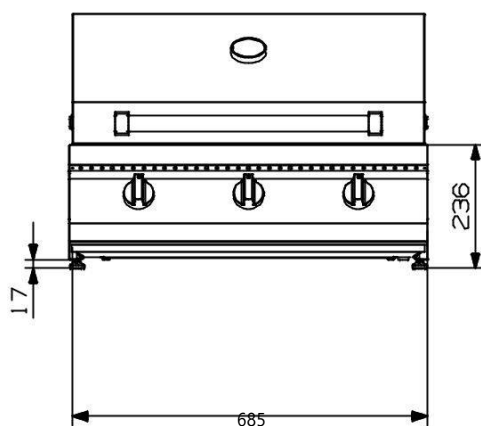

- 3 cast s.steel burners 6,2 kW each
- safety valves
- cooking surface 27 dm²
- total power 19 kW
- 2 cast iron griddles
- 1 double-face (smooth/ribbed) cast iron plate
- 2 s.steel heat spreaders

- double-layer s.steel insulated cooking lid with thermometer
- metal knobs

€ 3323