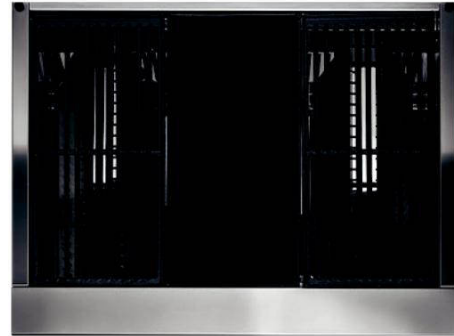

double-layer s.steel insulated cooking lid with thermometer

cylinder compartment

2 doors

€ 340

ODC-CO AN | extra charge black colour for outdoor units

barbecue unit

70 cm

3 cast s.steel burners 6,2 kW each

safety valves

cooking surface 27 dm²

total power 19 kW

2 cast iron griddles

1 double-face (smooth/ribbed) cast iron plate

2 s.steel heat spreaders

double-layer s.steel insulated cooking lid with thermometer