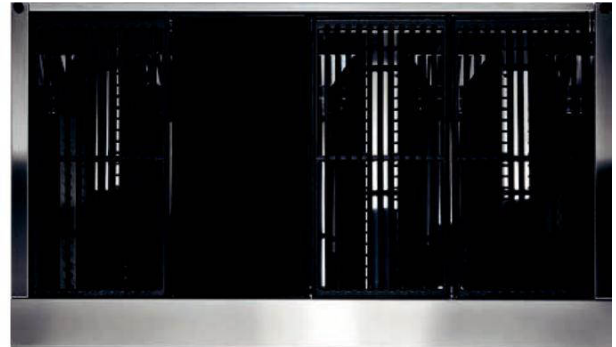

€ 3867

- heating/smoking basin
- rapid side burner
- double-layer s.steel insulated cooking lid with thermometer
- metal knobs

SWING TOP 90

W9-4G

grill

- 4 cast s.steel burners 6,2 kW each
- safety valves
- cooking surface 36 dm²
- total power 25 kW
- 3 cast iron griddles
- 1 double-face (smooth/ribbed) cast iron plate
- 3 s.steel heat spreaders

- double-layer s.steel insulated cooking lid with thermometer
- metal knobs

€ 3964

SWING TOP 90

W9-4

- 4 cast s.steel burners 6,2 kW each
- safety valves
- cooking surface 36 dm²
- total power 25 kW
- 3 cast iron griddles
- 1 double-face (smooth/ribbed) cast iron plate
- 3 s.steel heat spreaders