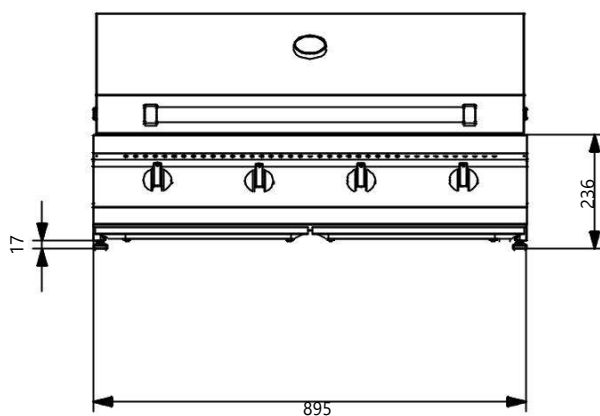

€ 3867

- heating/smoking basin
- rapid side burner
- double-layer s.steel insulated cooking lid with thermometer
- metal knobs

SWING TOP 90

W9-4G

grill

- 4 cast s.steel burners 6,2 kW each
- safety valves
- cooking surface 36 dm²
- total power 25 kW
- 3 cast iron griddles
- 1 double-face (smooth/ribbed) cast iron plate
- 3 s.steel heat spreaders

- double-layer s.steel insulated cooking lid with thermometer
- metal knobs

€ 3964

SWING TOP 90

W9-4

- 4 cast s.steel burners 6,2 kW each
- safety valves
- cooking surface 36 dm²
- total power 25 kW
- 3 cast iron griddles
- 1 double-face (smooth/ribbed) cast iron plate
- 3 s.steel heat spreaders