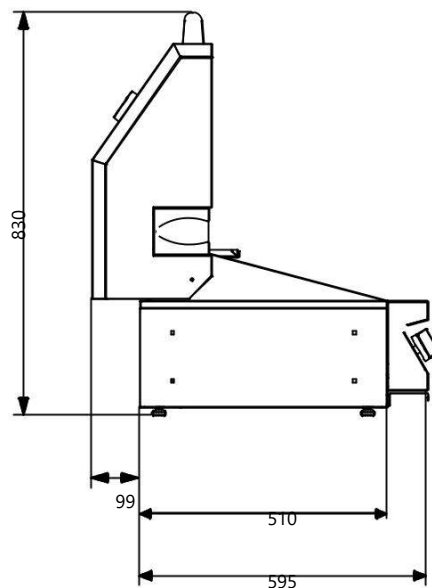

- 3 cast s.steel burners 6,2 kW each
- safety valves
- cooking surface 27 dm²
- total power 19 kW
- 2 cast iron griddles
- 1 double-face (smooth/ribbed) cast iron plate
- 2 s.steel heat spreaders

- double-layer s.steel insulated cooking lid with thermometer
- metal knobs

€ 3323