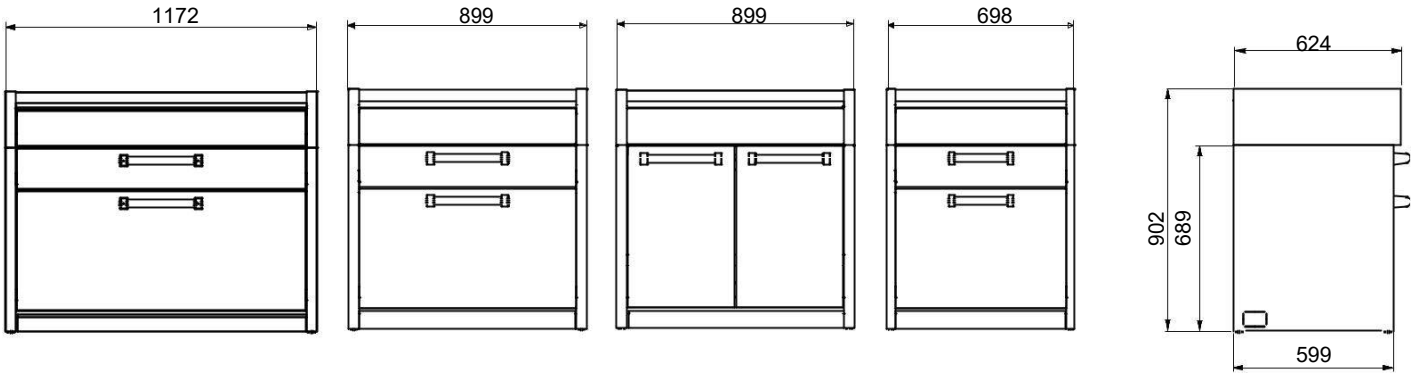

€ 4428

modular units' dimensions at page 24

SWING dimensions

G12C-P/G12C-L2

G9C-P

G9S-L2/G9S-L1G

G7C-P

G7S-P/G7S-L2