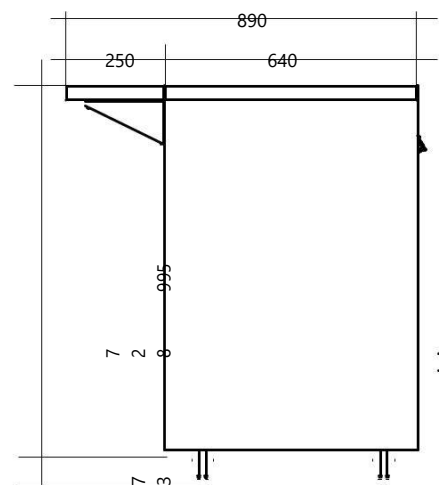

- 4 cast s.steel burners 6,2 kW each
- safety valves
- cooking surface 36 dm²
- total power 25 kW
- 3 cast iron griddles
- 1 double-face (smooth/ribbed) cast iron plate
- ceramic heat spreaders

€ 6300

- rotisserie
- metal knobs
- Teak wood shelf
- s.steel telescopic lid
- cylinder compartment
- double insulated drawer
- steel wheels