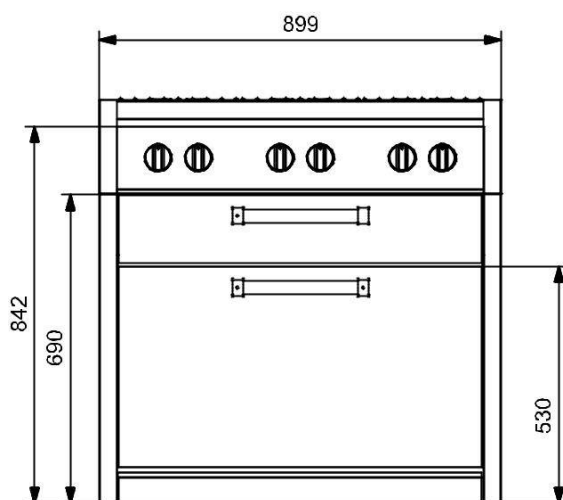

s. steel cooking unit

90 cm

6 brass gas burners

cast iron griddles

metal knobs and handles

2 s. steel drawers with soft-close system

€ 3651