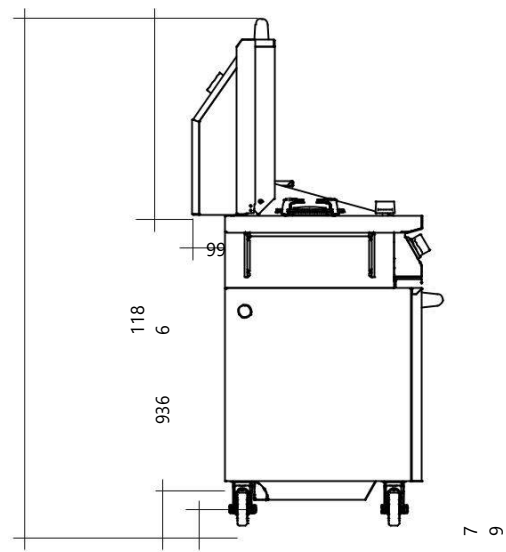

- heating/smoking basin
- rapid side burner
- double-layer s.steel insulated cooking lid with thermometer
- metal knobs

- 3 cast s.steel burners 6,2 kW each
- safety valves
- cooking surface 27 dm²
- total power 19 kW
- 2 cast iron griddles
- 1 double-face (smooth/ribbed) cast iron plate
- 2 s.steel heat spreaders