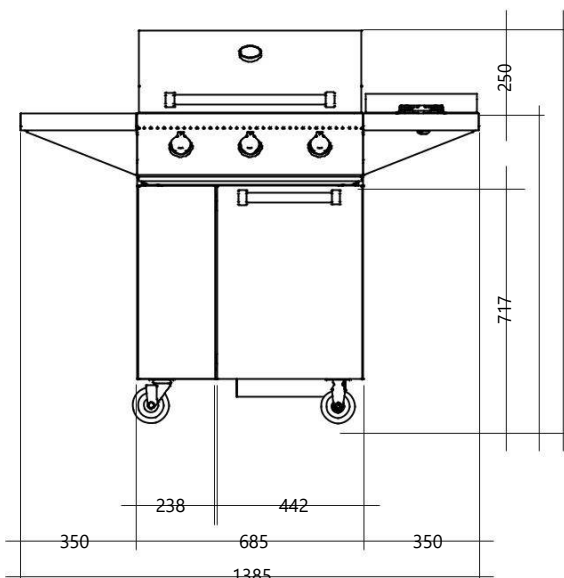

- 3 cast s.steel burners 6,2 kW each
- safety valves
- cooking surface 27 dm²
- total power 19 kW
- 2 cast iron griddles
- 1 double-face (smooth/ribbed) cast iron plate
- 2 s.steel heat spreaders

€ 3867

- heating/smoking basin
- rapid side burner
- double-layer s.steel insulated cooking lid with thermometer
- metal knobs