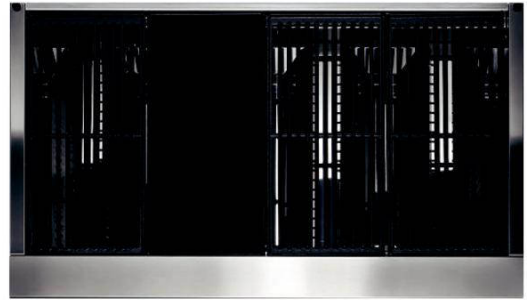

SWING **cooking**

G9BS-4C

barbecue unit

90 cm

4 cast s.steel burners 6,2 kW each

safety valves

cooking surface 36 dm²

total power 25 kW

3 cast iron griddles

1 double-face (smooth/ribbed) cast iron plate

€ 4695

3 s.steel heat spreaders

double-layer s.steel insulated cooking lid with thermometer

cylinder compartment

2 doors