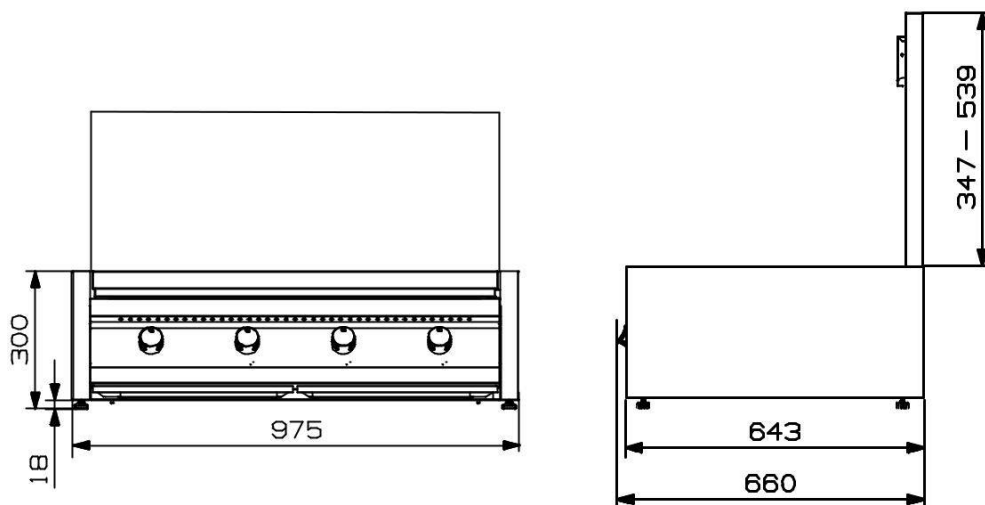

total power 25 kW

3 cast iron griddles

1 double-face (smooth/ribbed) cast iron plate

ceramic heat spreaders

€ 3450

rotisserie

metal knobs

s.steel telescopic lid