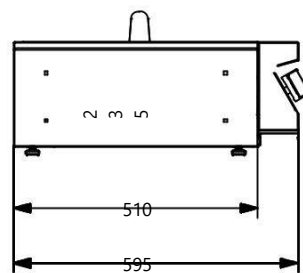

- 4 cast s.steel burners 6,2 kW each
- safety valves
- cooking surface 36 dm²
- total power 25 kW
- 3 cast iron griddles
- 1 double-face (smooth/ribbed) cast iron plate
- 3 s.steel heat spreaders

metal knobs

€ 2775