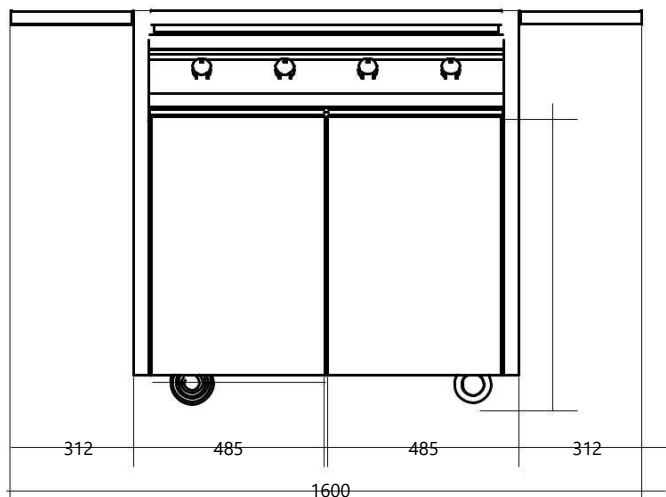

Aiming at the excellence of result.

- 4 cast s.steel burners 6,2 kW each
- safety valves
- cooking surface 36 dm²
- total power 25 kW
- 3 cast iron griddles
- 1 double-face (smooth/ribbed) cast iron plate
- ceramic heat spreaders

€ 6300

- rotisserie
- metal knobs
- Teak wood shelf
- s.steel telescopic lid
- cylinder compartment
- double insulated drawer
- steel wheels

- 2 cast s.steel burners 6,2 kW each
- safety valves
- cooking surface 18 dm²
- total power 12 kW
- 1 cast iron griddle
- 1 double-face (smooth/ribbed) cast iron plate
- ceramic heat spreaders