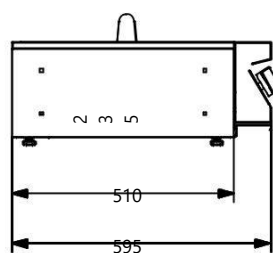

- double-layer s.steel insulated cooking lid with thermometer
- metal knobs

€ 3323

SWING TOP 70

W7-3

3 cast s.steel burners 6,2 kW each

safety valves

cooking surface 27 dm²

total power 19 kW

2 cast iron griddles

1 double-face (smooth/ribbed) cast iron plate

2 s.steel heat spreaders

metal knobs

€ 2523

- 2 cast s.steel burners 6,2 kW each
- safety valves
- cooking surface 18 dm²
- total power 12,5 kW
- 1 cast iron griddle
- 1 double-face (smooth/ribbed) cast iron plate
- 1 s.steel heat spreader