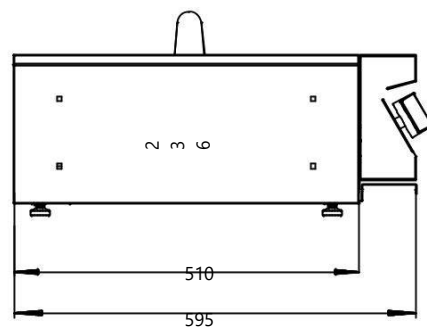

- 2 cast s.steel burners 6,2 kW each
- safety valves
- cooking surface 18 dm²
- total power 12,5 kW
- 1 cast iron griddle
- 1 double-face (smooth/ribbed) cast iron plate
- 1 s.steel heat spreader

metal knobs

€ 1527