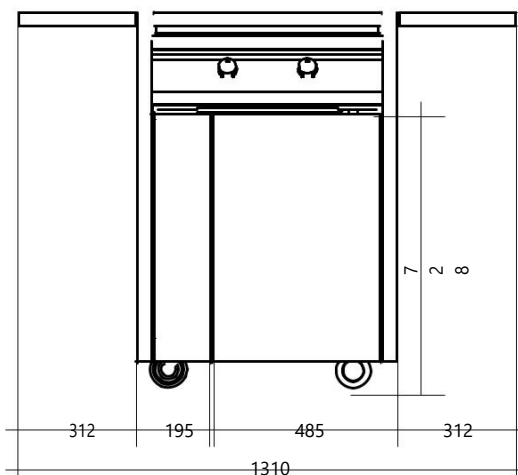

- 2 cast s.steel burners 6,2 kW each
- safety valves
- cooking surface 18 dm²
- total power 12 kW
- 1 cast iron griddle
- 1 double-face (smooth/ribbed) cast iron plate
- ceramic heat spreaders

- rotisserie
- metal knobs
- Teak wood shelf
- s.steel telescopic lid
- cylinder compartment
- pull-out bottle drawer
- steel wheels

€ 5128