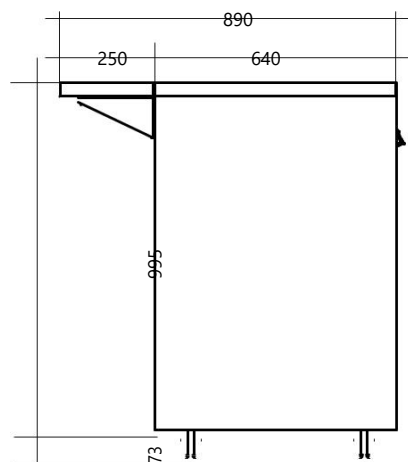

- 2 cast s.steel burners 6,2 kW each
- safety valves
- cooking surface 18 dm²
- total power 12 kW
- 1 cast iron griddle
- 1 double-face (smooth/ribbed) cast iron plate
- ceramic heat spreaders

- rotisserie
- metal knobs
- Teak wood shelf
- s.steel telescopic lid
- cylinder compartment
- pull-out bottle drawer
- steel wheels

€ 5128