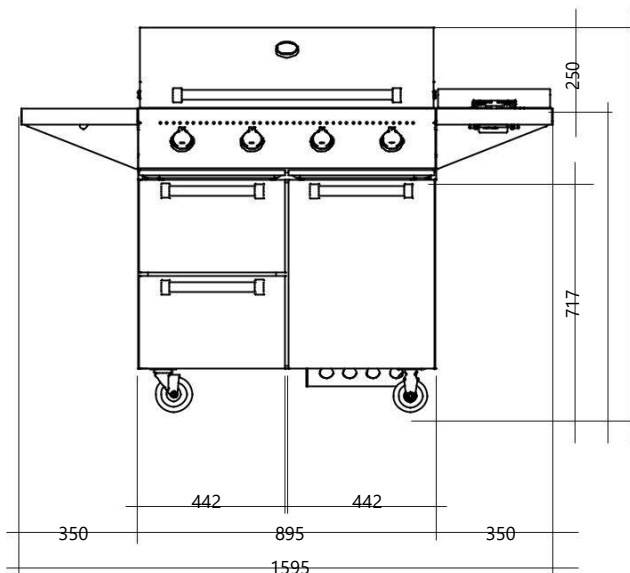

- heating/smoking basin
- rapid side burner
- double-layer s.steel insulated cooking lid with thermometer
- metal knobs

- 3 cast s.steel burners 6,2 kW each
- safety valves
- cooking surface 27 dm²
- total power 19 kW
- 2 cast iron griddles
- 1 double-face (smooth/ribbed) cast iron plate
- 2 s.steel heat spreaders