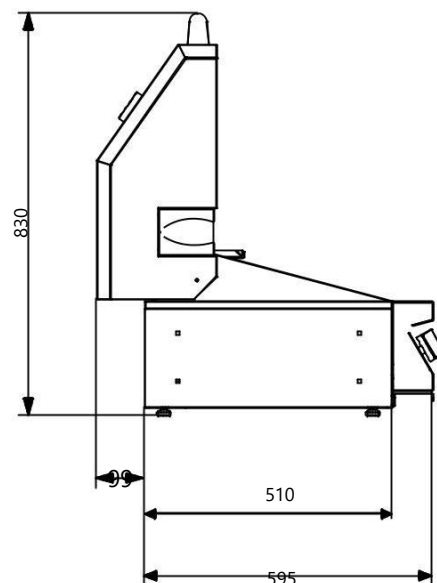

- 4 cast s.steel burners 6,2 kW each
- safety valves
- cooking surface 36 dm²
- total power 25 kW
- 3 cast iron griddles
- 1 double-face (smooth/ribbed) cast iron plate
- 3 s.steel heat spreaders

- double-layer s.steel insulated cooking lid with thermometer
- metal knobs

€ 3964