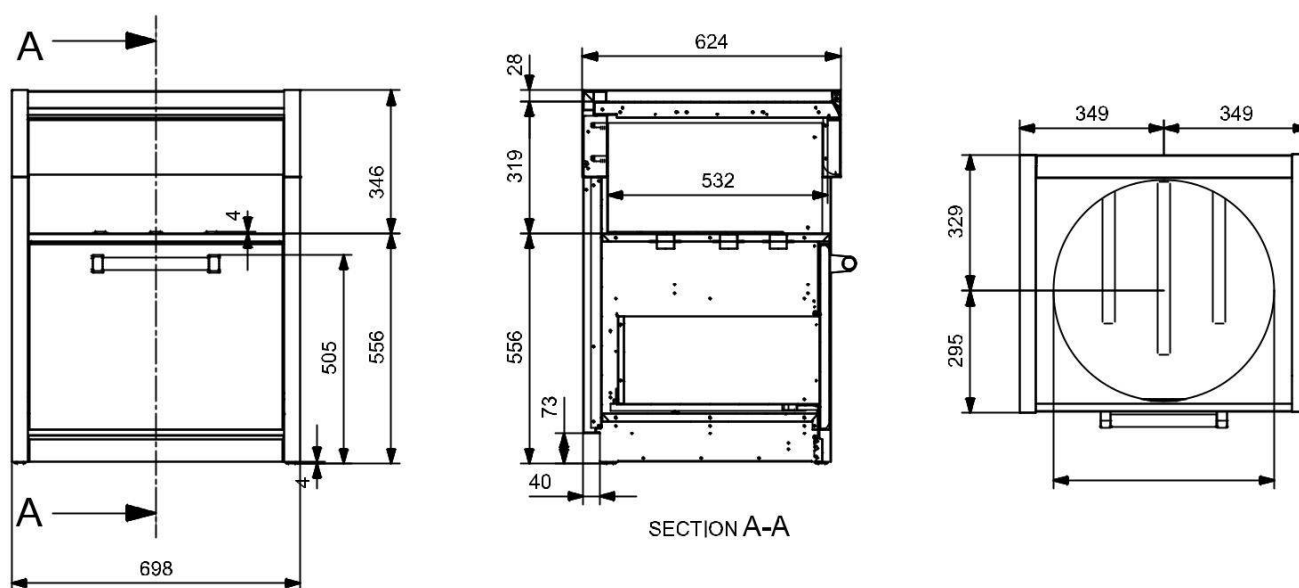

s.steel body

70 cm

made for housing

Kamado Big Green Egg medium size (not included)

wide s.steel drawer

HPL board

€ 3421

ODC-CO AN | extra charge black colour for outdoor units