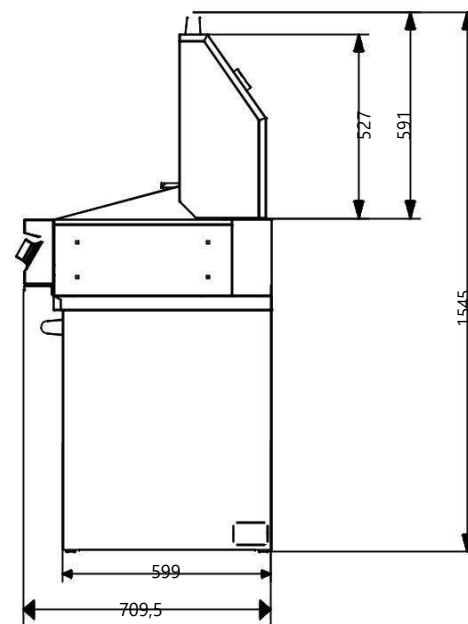

€ 340

ODC-CO AN | extra charge black colour for outdoor units