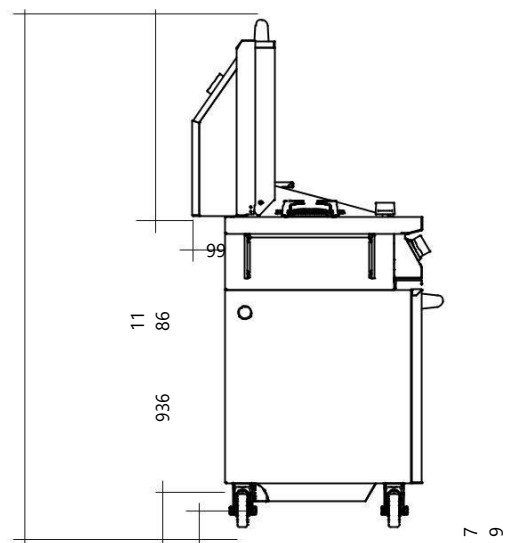

- 3 cast s.steel burners 6,2 kW each
- safety valves
- cooking surface 27 dm²
- total power 19 kW
- 2 cast iron griddles
- 1 double-face (smooth/ribbed) cast iron plate
- 2 s.steel heat spreaders

€ 3867

- heating/smoking basin
- rapid side burner
- double-layer s.steel insulated cooking lid with thermometer
- metal knobs