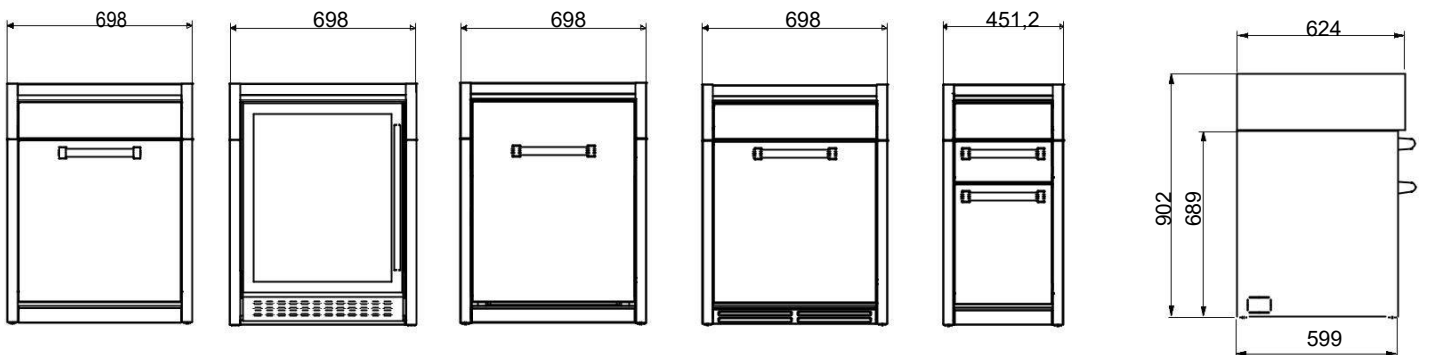

G7S-P/G7S-L2

G7FR-O

G7FR-D

GPG7-P

G4C-P