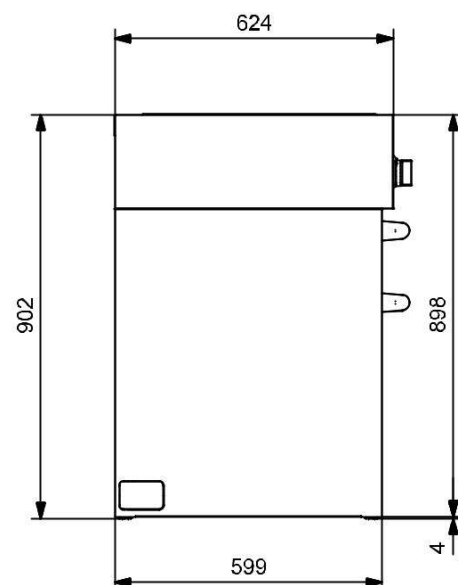

s. steel cooking unit

90 cm

6 brass gas burners

cast iron griddles

metal knobs and handles

2 s. steel drawers with soft-close system

€ 3651