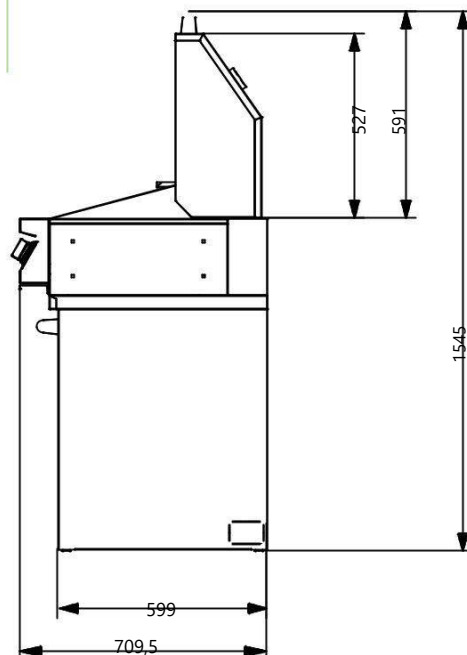

barbecue unit

70 cm

3 cast s.steel burners 6,2 kW each

safety valves

cooking surface 27 dm²

total power 19 kW

2 cast iron griddles

1 double-face (smooth/ribbed) cast iron plate

2 s.steel heat spreaders

double-layer s.steel insulated cooking lid with thermometer

cylinder compartment

1 door

€ 3672