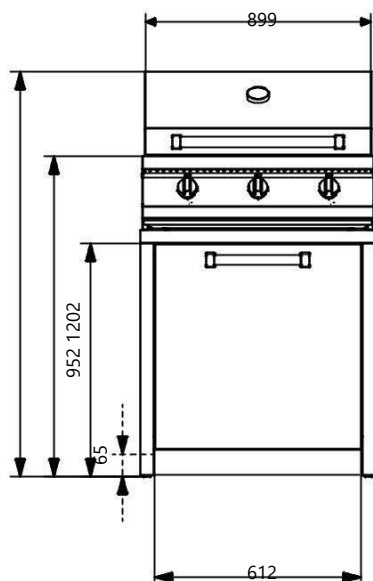

barbecue unit

70 cm

3 cast s.steel burners 6,2 kW each

safety valves

cooking surface 27 dm²

total power 19 kW

2 cast iron griddles

1 double-face (smooth/ribbed) cast iron plate

2 s.steel heat spreaders

double-layer s.steel insulated cooking lid with thermometer

cylinder compartment

1 door

€ 3672