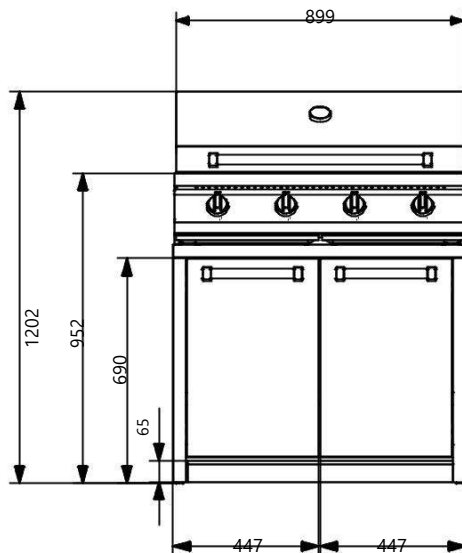

€ 340

ODC-CO AN | extra charge black colour for outdoor units