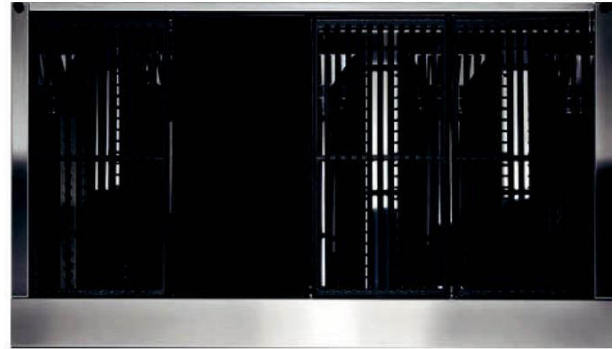

- heating/smoking basin
- rapid side burner
- double-layer s.steel insulated cooking lid with thermometer
- metal knobs

- 3 cast s.steel burners 6,2 kW each
- safety valves
- cooking surface 27 dm²
- total power 19 kW
- 2 cast iron griddles
- 1 double-face (smooth/ribbed) cast iron plate
- 2 s.steel heat spreaders

€ 3867

- heating/smoking basin
- rapid side burner
- double-layer s.steel insulated cooking lid with thermometer
- metal knobs

SWING TOP 90

W9-4G

grill

- 4 cast s.steel burners 6,2 kW each
- safety valves
- cooking surface 36 dm²
- total power 25 kW
- 3 cast iron griddles
- 1 double-face (smooth/ribbed) cast iron plate
- 3 s.steel heat spreaders

- double-layer s.steel insulated cooking lid with thermometer
- metal knobs

€ 3964

SWING TOP 90

W9-4

- 4 cast s.steel burners 6,2 kW each
- safety valves
- cooking surface 36 dm²
- total power 25 kW
- 3 cast iron griddles
- 1 double-face (smooth/ribbed) cast iron plate
- 3 s.steel heat spreaders