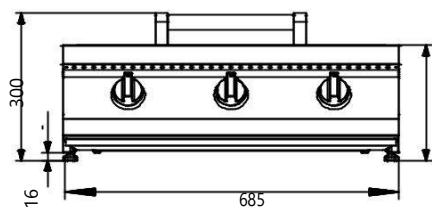

- double-layer s.steel insulated cooking lid with thermometer
- metal knobs

€ 3323

SWING TOP 70

W7-3

3 cast s.steel burners 6,2 kW each

safety valves

cooking surface 27 dm²

total power 19 kW

2 cast iron griddles

1 double-face (smooth/ribbed) cast iron plate

2 s.steel heat spreaders

metal knobs

€ 2523

- 2 cast s.steel burners 6,2 kW each
- safety valves
- cooking surface 18 dm²
- total power 12,5 kW
- 1 cast iron griddle
- 1 double-face (smooth/ribbed) cast iron plate
- 1 s.steel heat spreader