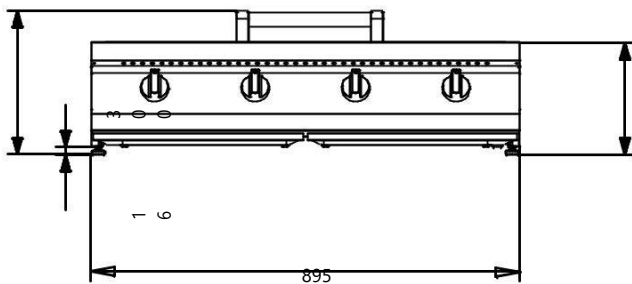

- 4 cast s.steel burners 6,2 kW each
- safety valves
- cooking surface 36 dm²
- total power 25 kW
- 3 cast iron griddles
- 1 double-face (smooth/ribbed) cast iron plate
- 3 s.steel heat spreaders

metal knobs

€ 2775